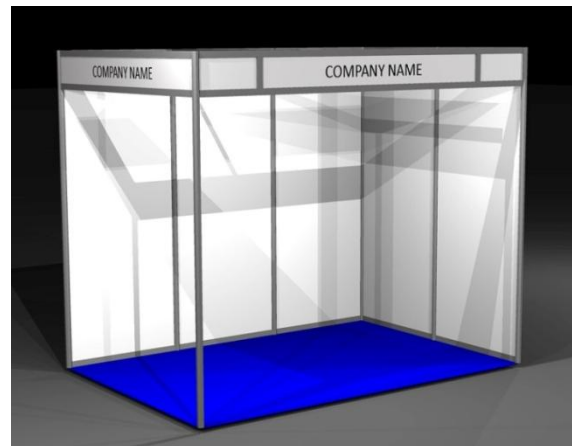

**11th International Symposium
on Fusion Nuclear Technology**

16-20 September 2013. Barcelona, Spain

Dear Sir/Madam,

We are contacting you as an Exhibitor during the **11th International Symposium on Nuclear Fusion Energy**, that will be held in Barcelona from 16-20 September 2013. We are pleased to send you the Exhibition Service Catalogue, that you may use to order any necessary services you may need for your booth. As an Exhibitor, a modular booth is included for each rented space, with the following characteristics:

MODULAR BOOTH 2x2m / 3x2m

Includes the following elements:

- Height: 248 cm
- Carpet, stuck on the floor with double-sided tape.
- Aluminum structure, Octanorm system.
- Boards in white melamine.
- Fascia board, 22cm high, all along the booth.
- Name of the company with standard writing in black vinyl 12cm high, with a maximum of 20 letters by stand.
- Lighting with orientable halogen spotlights (100W per each 2sqm of surface).
- Electricity: 2.200W fuse box (includes one socket)