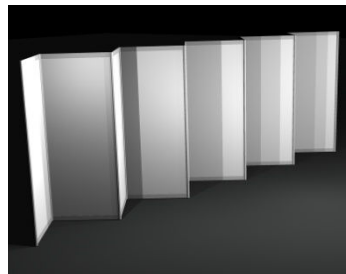

Price: 65,90€

FOLDING SCREEN – C49

Color:

Wood-white

Sizes:

A: 216cm H:185cm

Price: 70,00€

BOARDS – C50