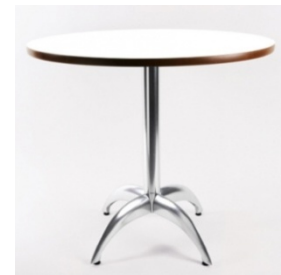

CÓRDOBA – M21

Color:

White/black/beechn

Sizes:

D: 60/80/100cm H: 74cm

Price: 42,55€