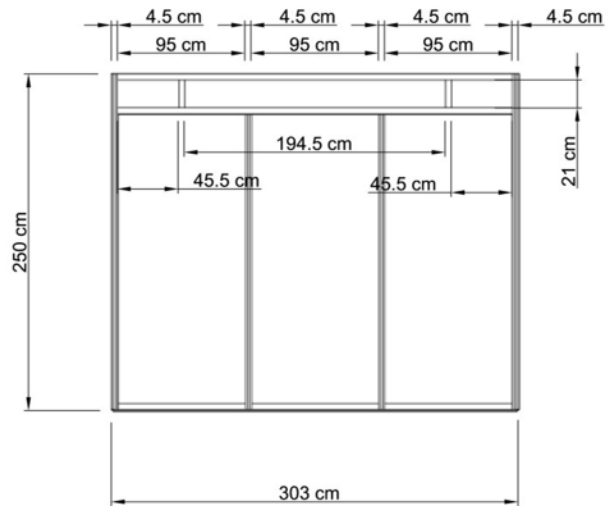

MODULAR BOOTH 3x2m (6sqm)

- Size Modular booth (3mx2m) 6 sqm
- Price sqm 34.45
€ /sqm

The stand includes a 2.200W fuse box. If you need extra power or sockets, please fill the Electricity Order Form

TOTAL: ----- €