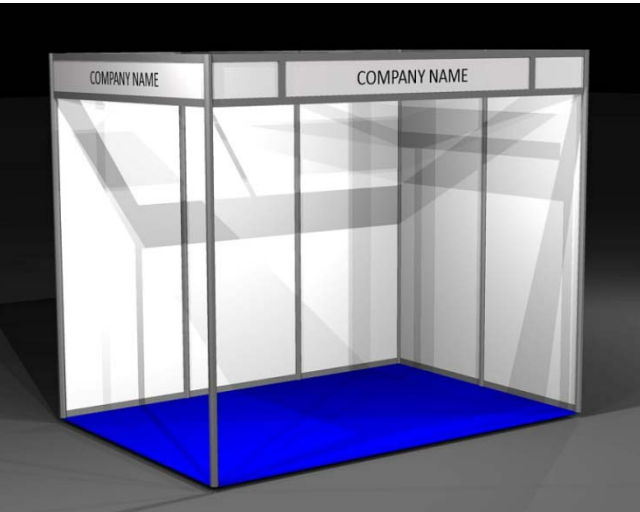

MODULAR BOOTH 3x2m (6sqm)

- Size Modular booth (3mx2m) 6 sqm
- Price sqm 34.45
€ /sqm

The stand includes a 2.200W fuse box. If you need extra power or sockets, please fill the Electricity Order Form

TOTAL: ----- €